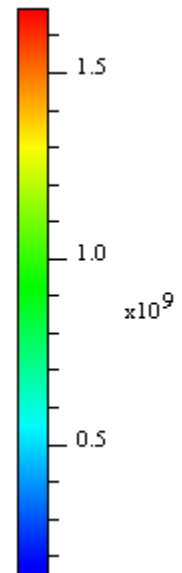

One week post-treatment

control

shark

Two weeks post-treatment

control

shark